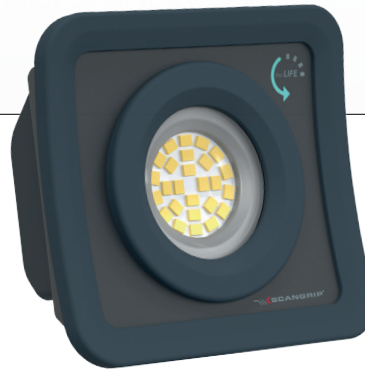

03.6200 NOVA MINI

PRODUCT IMPROVEMENTS

- 27 % efficiency improvement
- 46 % recycled material
- OPTILight functionality
- Dedicated buttons for on/off and brightness levels
- Battery indicator
- Double temperature surveillance to protect the lamp and battery
- Min. 1000 charging cycles
- Rough service certified
- Warranty extended from 3 to 5 years
- New colour scheme

A pioneering approach that focuses on reinventing the design and functionality of LED work lights and optimizing energy efficiency to the utmost. With a focus on sustainability, traditional standards are rethought, and boundaries are pushed to extend the lifespan of lighting solutions.

Keep the light you love.

Spare parts available

ORIGINAL SCANGRIP

SINCE 1906

EU DESIGN PATENT PEND.

SCANGRIP.COM

5 years warranty